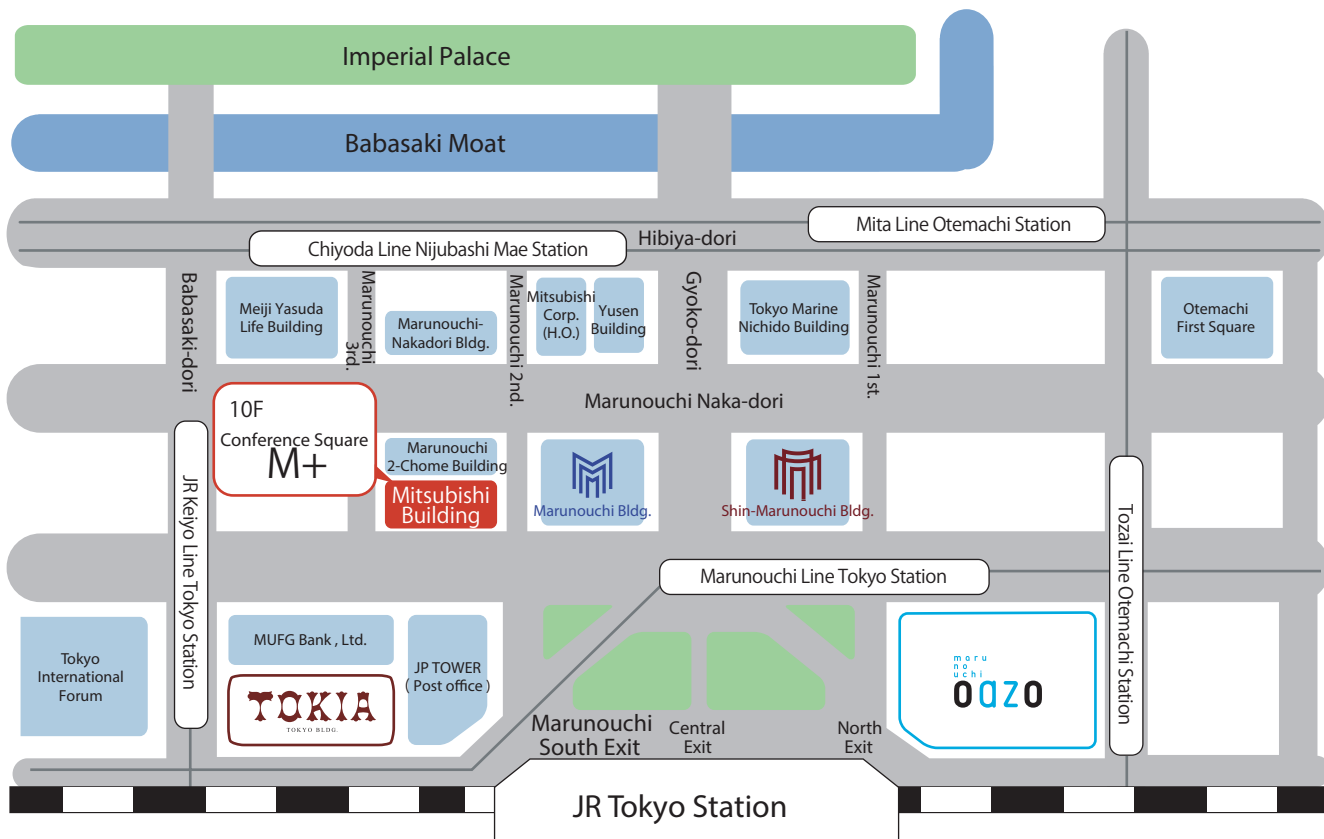

Mitsubishi Building Conference Square M+ Access Map

Transportation Access Guide

- JR
 - Tokyo Station (Marunouchi South Exit) - - - - - 2-minute walk
 - Keiyo Line Tokyo Station: Direct access from Exit No. 10
- Subway
 - Marunouchi Line Tokyo Station via underpass - - - 3-minute walk
 - Chiyoda Line Nijubashi Mae Station Exit No. 4 - - - - 2-minute walk
 - Toei Mita Line Otemachi Station Exit D1 - - - - - 4-minute walk
 - Tozai Line Otemachi Station Exit B1 - - - - - 6-minute walk